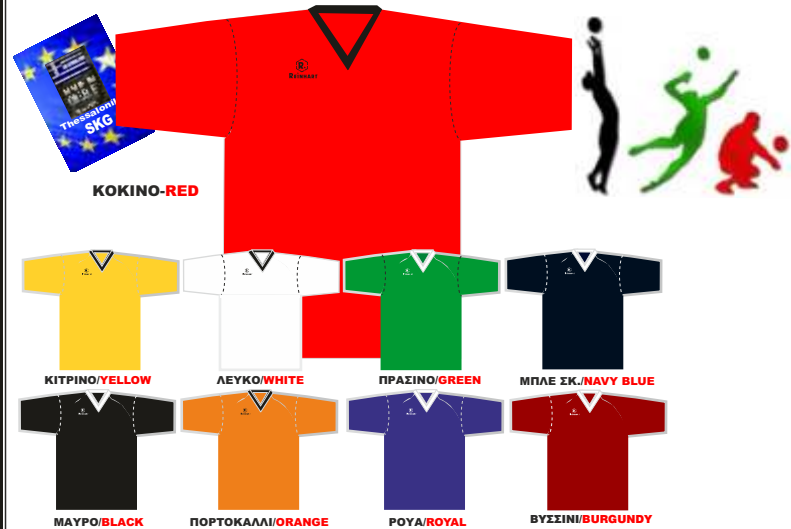

99725 DOUBLE BLOCK		TIMH PRICE € 30,00
ΚΟΛΛΑΝΤ ΒΟΛΛΕΥ 3/4	VOLLEYBALL LEGGING 3/4	
ΜΕΓΕΘΗ: S - M - L - XL - XXL	SIZES: S - M - L - XL - XXL	

Διατίθεται σε όλα τα χρώματα Available in all colours

ΚΙΤΡΙΝΟ YELLOW 01	ΑΝΘΡΑΚΙ ANTHRAX 02	ΡΟΥΑ ROYAL 03	ΠΟΡΤΟΚΑΛΙ ORANGE 04	ΠΡΑΣΙΝΟ GREEN 05	ΜΑΥΡΟ BLACK 06	ΛΕΥΚΟ WHITE 07	ΣΚ.ΜΠΛΕ NAVY 08	ΚΟΚΚΙΝΟ RED 09

99724 DOUBLE BLOCK JR		TIMH PRICE € 28,00
ΚΟΛΛΑΝΤ ΒΟΛΛΕΥ 3/4	VOLLEYBALL LEGGING 3/4	
ΜΕΓΕΘΗ: 04-06-08-10-12-14	SIZES: 04-06-08-10-12-14