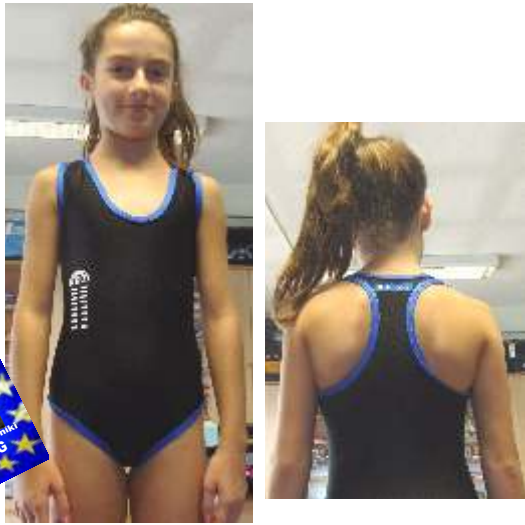

**67104 HANNAH JR** TIMH PRICE € 25,00

ΜΑΓΙΩ ΟΛΟΣΩΜΟ ΚΟΡΙΤΣΙΩΝ **GIRLS' BODY SWIMWEAR**  
 ΜΕΓΕΘΗ: 04-06-08-10-12-14 **SIZES: 04-06-08-10-12-14**

**67129 HANNAH** TIMH PRICE € 28,00

ΜΑΓΙΩ ΟΛΟΣΩΜΟ ΓΥΝΑΙΚΩΝ **WOMEN BODY SWIMWEAR**  
 ΜΕΓΕΘΗ: XS - S - M - L - XL **SIZES: XS - S - M - L - XL**

**67105 OLIN JR** TIMH PRICE € 25,00

ΜΑΓΙΩ ΟΛΟΣΩΜΟ ΚΟΡΙΤΣΙΩΝ **GIRLS' BODY SWIMWEAR**  
 ΜΕΓΕΘΗ: 04-06-08-10-12-14 **SIZES: 04-06-08-10-12-14**

**67130 OLIN** TIMH PRICE € 28,00

ΜΑΓΙΩ ΟΛΟΣΩΜΟ ΓΥΝΑΙΚΩΝ **WOMEN BODY SWIMWEAR**  
 ΜΕΓΕΘΗ: XS - S - M - L - XL **SIZES: XS - S - M - L - XL**

<b>67715 FELPS JR</b>	TIMH PRICE € 15,00
ΜΑΓΙΩ ΛΥΚΡΑ ΑΓΟΡΙΩΝ	BOYS' LYCRA SWIMWEAR
ΜΕΓΕΘΗ: 04-06-08-10-12-14	SIZES: 04-06-08-10-12-14

<b>67717 FELPS</b>	TIMH PRICE € 18,00
ΜΑΓΙΩ ΛΥΚΡΑ ΑΝΔΡΩΝ	MENS LYCRA SWIMWEAR
ΜΕΓΕΘΗ: XS - S - M - L - XL	SIZES: XS - S - M - L - XL